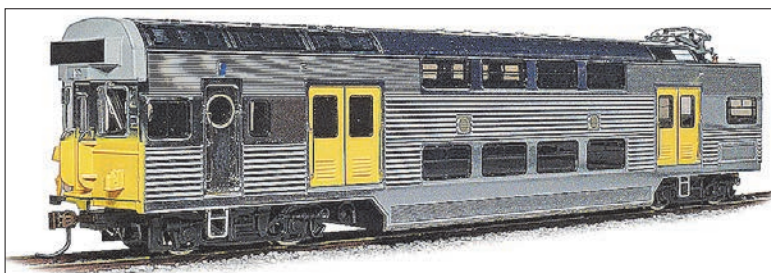

Sydney Suburban Electric Cars

Ph: (02) 9635 8618

STAINLESS STEEL COMENG SERIES 2 DOUBLE DECK-S SETS

Ready to Run HO Scale 2-Rail DC
Delivery 2015/2016

Manufacturing 3 models, power car, trailer car, and driver trailer in the combinations listed beneath.

Silver

Colour

Original Silver Livery

550 - 4 Car Set **\$695**
1 x Power car (motorised)
2 x Trailer car
1 x Power car (dummy)

551 - 2 Car Set **\$415**
1 x Power car (motorised)
1 x Trailer car

552 - 2 Car Set **\$415**
1 x Power car (motorised)
1 x Driver trailer car (dummy)